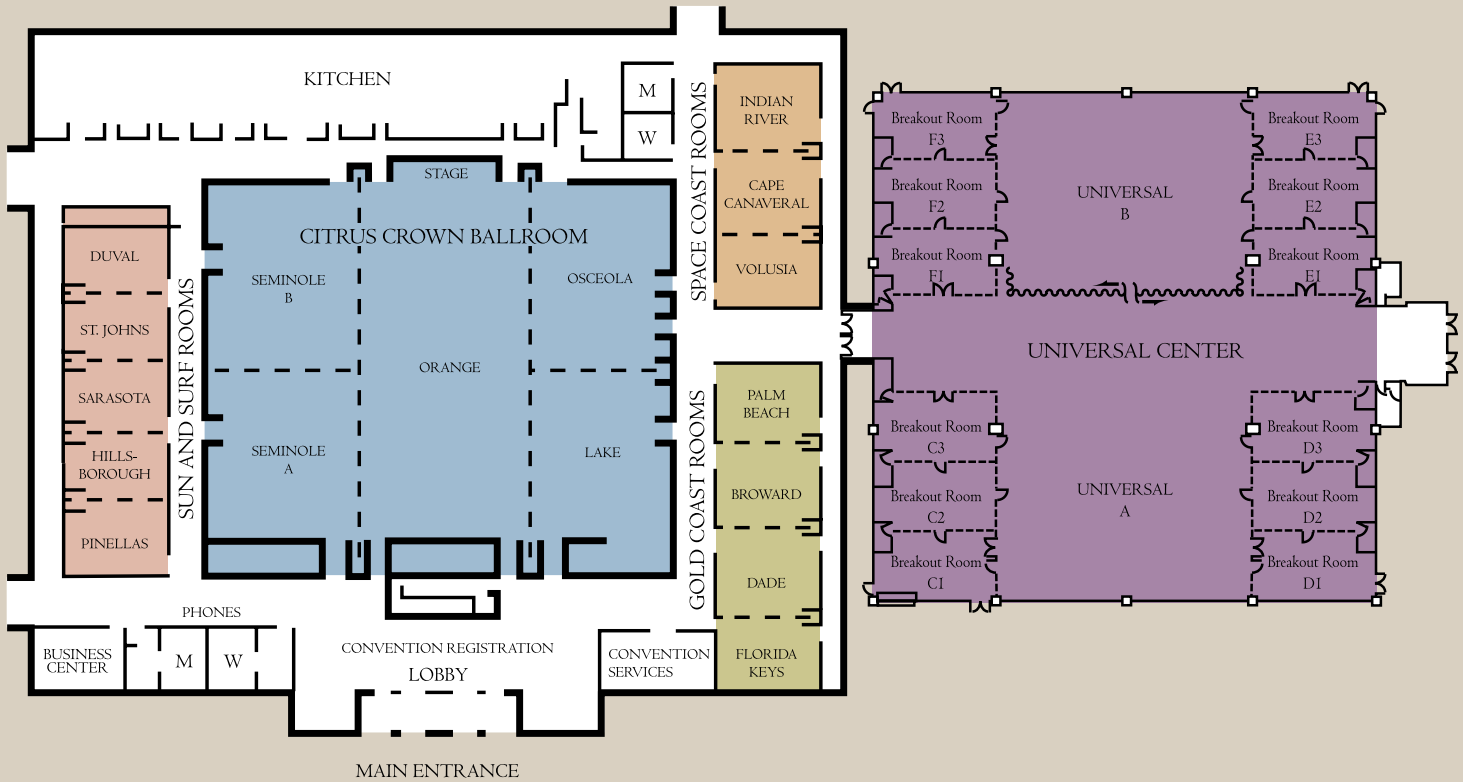

**DOUBLETREE  
HOTEL™**  
AT THE ENTRANCE  
TO UNIVERSAL ORLANDO

**MEETING AND BANQUET  
FACILITIES AND CAPACITIES**

ROOM	Sq. Ft.	L' x W' x H'	5' Rounds of (10)	5' Rounds of (8)	Theater	Classroom 3 per 6'	Hollow Square	Conference	U-Shape	Reception
Citrus Crown Ballroom	15,158	106 x 143 x 18	1,050	840	1,700	850	N/A	N/A	N/A	2,000
Seminole A & B	4,770	106 x 45 x 18	320	256	475	275	80	N/A	70	500
Seminole A	2,193	51 x 45 x 18	140	112	225	125	50	N/A	40	200
Seminole B	2,365	55 x 45 x 18	140	112	225	125	50	N/A	40	200
Orange	5,148	99 x 52 x 18	440	352	650	350	80	N/A	70	650
Osceola	2,365	55 x 43 x 18	140	112	475	275	50	N/A	40	200
Lake	2,193	51 x 43 x 18	140	112	475	275	50	N/A	40	200
Osceola/Lake	4,558	106 x 43 x 18	300	240	400	240	80	N/A	70	450
Sun & Surf	3,100	100 x 31 x 12	220	176	300	175	N/A	N/A	N/A	300
Duval, St. Johns, Sarasota, Hillsborough, Pinellas	620	20 x 31 x 12	40	32	50	27	30	24	24	50
Gold Coast	3,069	96 x 31 x 12	250	200	320	225	80	N/A	70	250
Palm Beach, Broward, Dade, Florida Keys	774	24 x 31 x 12	50	40	70	45	35	35	30	60
Space Coast	2,325	72 x 31 x 12	170	136	265	160	60	N/A	50	200
Indian River, Cape Canaveral, Volusia	744	24 x 31 x 12	50	40	70	45	35	35	30	60
UNIVERSAL CENTER	22,290	148 x 153 x 13	2,000	1,600	2,100	1,425	N/A	N/A	N/A	2,300
			10' x 10' Booths			8' x 10' Booths				
			108			134				
Universal A	6,764	76 x 89 x 19	33			41				
Universal B	4,864	76 x 64 x 19	25			30				
Universal A & B	11,628	76 x 153 x 19	58			72				
Universal A, C & D	10,909	148 x 89 x 13	55			69				
Universal B, E & F	8,884	148 x 64 x 13	44			54				